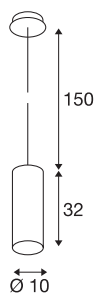

ENOLA

pendant, TC-(D,H,T,Q)SE, round, gold, max. 60W, incl. gold canopy

The ENOLA pendant is made from aluminium and shaped like a cylinder facing downwards. Thanks to the variety of housing colours, the ENOLA pendant offers combined installation possibilities. This gives the customer options for individual and colourful arrangements. Equipped with an E27 socket for incandescent or energy-saving lamps, ENOLA pendant is powered directly from 230V mains.

TECHNICAL DATA

Item no.	149387
Socket	E27
Number of sockets	1
IP Code	IP 20
Assembly	Surface
Assembly details	Ceiling
Primary nominal voltage	220-240V ~50/60Hz
Safety class	I
Wattage	60 W
Color	gold
Light distribution	rotational symmetric
Light outlet	direct
Length	32 cm
Diameter	10 cm
Pendant length	150 cm
Net weight	1.101 kg
Gross weight	1.442 kg
BIG WHITE Page	305