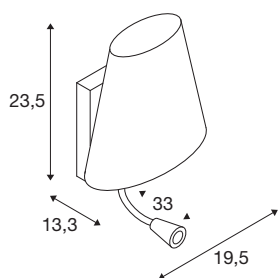

## COUPA FLEX

wall light, QT14, 3000K, chrome, frosted glass, 43W,

The COUPA FLEX offers a mixture of steel and textile elements, besides the main light source it is equipped with a 1 W Power LED reading light in warm white light colour. There are two switches for individual control of both light sources installed which fit in with the overall design. With the beam angle selected for the LED reading light, it is almost glare-free and thereby ensures a comfortable light which relaxes the user. Thanks to the flexible arm, it can be aligned easily. The G9 lamp holder placed behind the shade and the already incorporated LED driver make COUPA FLEX ready for direct connection to 230V mains supply. The luminaire contains built-in LED lamps.

### Tekniske data

Item no.	149452
Sokkel	G9
Lyskilde	QT14
Antal fatninger	1
Lyskilde inkluderet	Nej
IP klasse	IP20
Montering	Surface
Monterings detaljer	Wall
Primær spænding	220-240V ~50/60Hz
Sekundær strøm / spænding	700mA
IP Tæthedegrad	I
Watt	3.4 W
Min omgivelsestemperatur	-20 °C
Max omgivelsestemperatur	35 °C
Lumen	240 lm
Farvetemperatur	3000 Kelvin
Farve	glossy chrome/milky
CRI	80
LXXBXX-data	L70B50
Længde	19.5 cm
Højde	23.5 cm
Dybde	13.3 cm

## Lyskilde

	
--	---

Nettovægt	1.402 kg
Bruttovægt	2.335 kg
BIG WHITE side	381