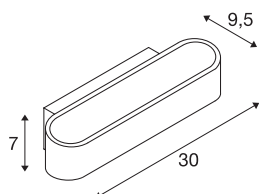

ASSO 300 wall light

LED, 3000K, oval, white, L/W/H 30/9.5/7 cm

The distinctive LED UP/DOWN recessed wall light ASSO 300 is equipped with two ultra-modern, powerful COB LED which emits its warm white light indirectly. Thus it is ideal for glare-free lighting of stairs, staircases and rooms. Due to the incorporated constant current LED driver, placed within the canopy, the electrical connection is made directly to 230V mains supply. This luminaire contains built-in LED lamps.

TECHNICAL DATA

Item no.	151271
Number of different light outlets	1
IP Code	IP 20
Assembly	Surface
Assembly details	Wall
Dimmable	Yes
Dimming technology	trailing edge
Primary nominal voltage	220-240V ~50/60Hz
Secondary power / voltage	500 mA
Safety class	I
Wattage	12 W
Level of inrush current	10 A
Duration of inrush current	40 µs
Stroboscopic effect (SVM)	0.02
Lumen	975 lm
Colour temperature	3000 Kelvin
Color	white
CRI	80
LXXBXX data	L70B50
Service life	30000 h
Light distribution	symmetric
Light outlet	direct - indirect

Light Source

916412	
--------	---

Width	30 cm
Height	7 cm
Depth	9.5 cm
Net weight	1.053 kg
Gross weight	1.326 kg
BIG WHITE Page	366