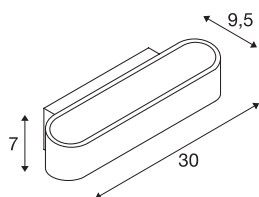

ASSO 300

wall light, LED, 3000K, oval, brushed aluminium /white, L/W/H 30/9.5/7 cm

The distinctive LED UP/DOWN recessed wall light ASSO 300 is equipped with two ultra-modern, powerful COB LED which emits its warm white light indirectly. Thus it is ideal for glare-free lighting of stairs, staircases and rooms. Due to the incorporated constant current LED driver, placed within the canopy, the electrical connection is made directly to 230V mains supply. This luminaire contains built-in LED lamps.

TECHNICAL DATA

Item no.	151275
Number of different light outlets	1
IP Code	IP 20
Assembly	Surface
Assembly details	Wall
Dimmable	Yes
Dimming technology	trailing edge
Primary nominal voltage	220-240V ~50/60Hz
Secondary power / voltage	500 mA
Safety class	I
Wattage	12 W
Level of inrush current	10 A
Duration of inrush current	40 µs
Stroboscopic effect (SVM)	0.02
Lumen	975 lm
Colour temperature	3000 Kelvin
Color	aluminium
CRI	80
LXXBXX data	L70B50
Service life	30000 h
Light distribution	symmetric
Light outlet	direct - indirect

Light Source

916412	
--------	---

Width	30 cm
Height	7 cm
Depth	9.5 cm
Net weight	1.059 kg
Gross weight	1.334 kg
BIG WHITE Page	366