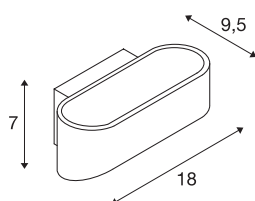

ASSO 70 wall light

LED, 3000K, oval, white, L/W/H 18/9.5/7.1 cm

The distinctive LED UP/DOWN recessed wall light ASSO 70 is equipped with one ultra-modern, powerful COB LED which emits its warm white light indirectly. Thus it is ideal for glare-free lighting of stairs, staircases and rooms. Due to the incorporated constant current LED driver, placed within the canopy, the electrical connection is made directly to 230V mains supply. This luminaire contains built-in LED lamps.

TECHNICAL DATA

Item no.	151311
IP Code	IP 20
Assembly	Surface
Assembly details	Wall
Primary nominal voltage	100-240V ~50/60Hz
Secondary power / voltage	500 mA
Safety class	I
Wattage	6 W
Level of inrush current	4.5 A
Duration of inrush current	30 µs
Stroboscopic effect (SVM)	0.1
Lumen	440 lm
Colour temperature	3000 Kelvin
Color	white
CRI	90
LXXBXX data	L70B50
Service life	30000 h
Width	18 cm
Height	7 cm
Depth	9.5 cm
Net weight	0.644 kg
Gross weight	0.783 kg