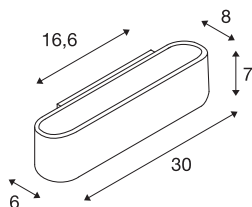

OSSA 300 wall light

QT-DE12, oval, up/down, black, L/W/H 30/8/6.5 cm, max. 120W

The wall light OSSA 300 sets a strong, modern design accent by its form, which is emphasised by the illumination properties of the operated R7s halogen tube. Prepared for wall mounting, the OSSA 300 R7s is available in several colour version and supplied ready for direct connection to 230V mains supply.

TECHNICAL DATA

Item no.	151410
Socket	R7s 118mm
Lamp	QT-DE12
Number of sockets	1
Lamps included	No
IP Code	IP 20
Assembly	Surface
Assembly details	Wall
Primary nominal voltage	220-240V ~50/60Hz
Safety class	I
Wattage	120 W
Color	black
UGR ≤	23
Light distribution	symmetric
Light outlet	direct - indirect
Width	30 cm
Height	6.5 cm
Depth	8 cm
Net weight	0.953 kg
Gross weight	1.166 kg
BIG WHITE Page	367

Recommended lamp

1005288	QT DE12 R7S 118mm , transparent LED light, 15W 3000K CRI90 330°
---------	---