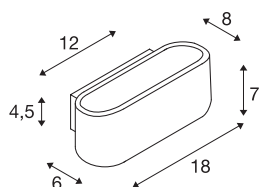

OSSA 180 wall light

QT-DE12, oval, up/down, black, L/W/H 18/8/7 cm, max. 100W

The wall light OSSA 180 sets a strong, modern design accent by its form, which is emphasised by the illumination properties of the operated R7s halogen tube. Prepared for wall mounting, the OSSA 180 is available in several colour versions and supplied ready for direct connection to 230V mains supply.

TECHNICAL DATA

Item no.	151450
Socket	R7s 78mm
Lamp	QT-DE12
Number of sockets	1
Lamps included	No
IP Code	IP 20
Assembly	Surface
Assembly details	Wall
Primary nominal voltage	220-240V ~50/60Hz
Safety class	I
Wattage	100 W
Color	black
UGR ≤	23
Light distribution	symmetric
Light outlet	direct - indirect
Width	18 cm
Height	7 cm
Depth	8 cm
Net weight	0.697 kg
Gross weight	0.878 kg
BIG WHITE Page	367