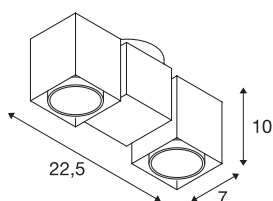

ALTRA DICE

ceiling light, double-headed, QPAR51, white, max. 100 W

The cube-shaped ceiling light ALTRA DICE from aluminium and steel is equipped with two lamp heads with one unilateral cut each in order to host the high-voltage halogen lamps. Optionally available in white or silver-grey colour version, the adjustable surface-mounted spot for 240V halogen lamps with GU10 socket is ready for direct connection to 230V mains supply.

TECHNICAL DATA

Item no.	151531
Socket	GU10
Number of sockets	2
Tilt range	180 °
Horizontal rotation range	350 °
Rotating or tilting	rotary Bar and tiltable
IP Code	IP 20
Assembly	Surface
Assembly details	Ceiling,Wall
Primary nominal voltage	220-240V ~50/60Hz
Safety class	I
Wattage	50 W
Maximum ambient temperature	25 °C
Color	white
Light outlet	direct
Length	22.5 cm
Width	7 cm
Height	9 cm
Net weight	0.797 kg
Gross weight	0.951 kg
BIG WHITE Page	263