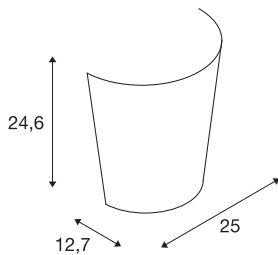

BASKET

wall light, A60, frosted glass, max. 60W

Classically elegant recessed wall light. The design of BASKET describes a frosted glass shade which surrounds the socket including the mounting plate and thereby hides them from the viewer. Thus, the luminaire appears as a stand-alone glass basket. As we chose a standard E27 socket, hence the connection can be made directly from 230V mains supply. Furthermore, this results in the possibility of choosing energy-saving or LED light sources.

Tekniske data

Item no.	151591
Sokkel	E27
Antal fatninger	1
IP klasse	IP20
Montering	Surface
Monterings detaljer	Wall
Primær spænding	220-240V ~50/60Hz
IP Tæthedegrad	I
Watt	60 W
Farve	white
Bredde	25 cm
Højde	24.6 cm
Dybde	12.7 cm
Nettovægt	0.773 kg
Bruttovægt	1.091 kg
BIG WHITE side	373