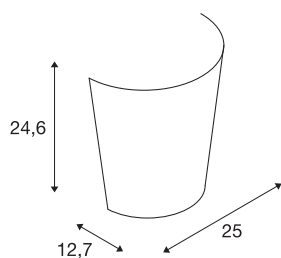

BASKET

wall light, A60, frosted glass, max. 60W

Classically elegant recessed wall light. The design of BASKET describes a frosted glass shade which surrounds the socket including the mounting plate and thereby hides them from the viewer. Thus, the luminaire appears as a stand-alone glass basket. As we chose a standard E27 socket, hence the connection can be made directly from 230V mains supply. Furthermore, this results in the possibility of choosing energy-saving or LED light sources.

TECHNICAL DATA

Item no.	151591
Socket	E27
Number of sockets	1
IP Code	IP 20
Assembly	Surface
Assembly details	Wall
Primary nominal voltage	220-240V ~50/60Hz
Safety class	I
Wattage	60 W
Color	white
Light outlet	direct - indirect
Width	25 cm
Height	24.6 cm
Depth	12.7 cm
Net weight	1.1 kg
Gross weight	1.427 kg
BIG WHITE Page	373