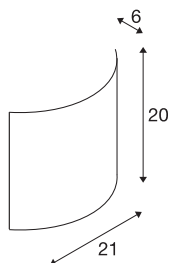

## LED SAIL 1

wall light, LED, 3000K, half-round, black high-gloss, L/W/H 21/6/20

The recessed wall light LED SAIL 1 is equipped with a warm white Power LED. Manufactured from aluminium and steel, the fitting is supplied ready for direct connection to 230V mains supply, thanks to the incorporated driver. LED SAIL 1 is available in high-gloss white or black finish. This luminaire contains built-in LED lamps.

## TECHNICAL DATA

Item no.	151600
IP Code	IP 20
Assembly	Surface
Assembly details	Wall
Primary nominal voltage	100-240V ~50/60Hz
Secondary power / voltage	700 mA
Safety class	I
Wattage	3.5 W
Lumen	110 lm
Colour temperature	3000 Kelvin
Beam angle	60 °
Color	black
CRI	80
LXXBXX data	L70B50
Service life	30000 h
Light distribution	symmetric
Light outlet	direct - indirect
Width	21 cm
Height	20 cm
Depth	6 cm
Net weight	0.732 kg
Gross weight	1.046 kg