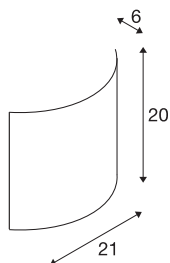

LED SAIL 1

wall light, LED, 3000K, half-round, white high-gloss, L/W/H 21/6/20

The recessed wall light LED SAIL 1 is equipped with a warm white Power LED. Manufactured from aluminium and steel, the fitting is supplied ready for direct connection to 230V mains supply, thanks to the incorporated driver. LED SAIL 1 is available in high-gloss white or black finish. This luminaire contains built-in LED lamps.

TECHNICAL DATA

Item no.	151601
IP Code	IP 20
Assembly	Surface
Assembly details	Wall
Primary nominal voltage	100-240V ~50/60Hz
Secondary power / voltage	700 mA
Safety class	I
Wattage	3.5 W
Lumen	140 lm
Colour temperature	3000 Kelvin
Beam angle	60 °
Color	white
CRI	80
LXXBXX data	L70B50
Service life	30000 h
Light distribution	symmetric
Light outlet	direct - indirect
Width	21 cm
Height	20 cm
Depth	6 cm
Net weight	0.717 kg
Gross weight	1.029 kg