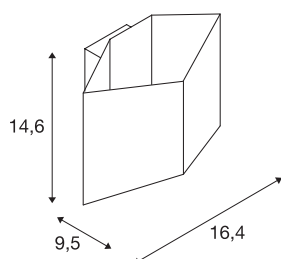

CARISO WL-2

wall light, LED, 3000K, white, 11 W

The CARISO WL-2 wall light impresses with its unusual form and its high recognition value. The housing's white interior, combined with the luminaire's integrated Premium LED, serve to produce an especially warm lighting effect. The in-built LED driver allows it to be directly connected to the 230V mains supply.

TECHNICAL DATA

Item no.	151711
IP Code	IP 20
Assembly	Surface
Assembly details	Wall
Dimmable	Yes
Dimming technology	trailing edge
Primary nominal voltage	220-240V ~50/60Hz
Secondary power / voltage	500 mA
Safety class	I
Wattage	9.2 W
Minimum ambient temperature	-20 °C
Maximum ambient temperature	40 °C
Level of inrush current	2 A
Duration of inrush current	50 µs
Stroboscopic effect (SVM)	0.05
Lumen	560 lm
Colour temperature	3000 Kelvin
Color	white
CRI	80
LXXBXX data	L70B50
Service life	30000 h
Width	16.4 cm

Light Source

916376	
--------	---

Height	14.6 cm
Depth	9.5 cm
Net weight	0.725 kg
Gross weight	0.914 kg
BIG WHITE Page	368