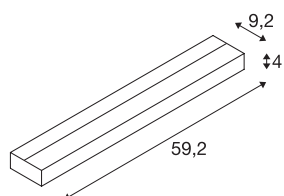

SEDO 14

wall light, LED, 3000K, square, brushed aluminium, frosted glass, L/W/H 59.5/8.5/4 cm, 17W

The SEDO 14 wall light is made of brushed aluminium and fitted with a frosted glass cover. The integrated 17 Watt SMD LED produces a powerful lighting effect which is comparable with fluorescent tubes. The in-built LED driver allows it to be directly connected to the 230V mains supply.

TECHNICAL DATA

Item no.	151786
IP Code	IP 20
Assembly	Surface
Assembly details	Wall
Primary nominal voltage	220-240V ~50/60Hz
Secondary power / voltage	500 mA
Safety class	I
Wattage	18 W
Minimum ambient temperature	-25 °C
Maximum ambient temperature	45 °C
Level of inrush current	13.6 A
Duration of inrush current	220 µs
Stroboscopic effect (SVM)	0.01
Lumen	1300 lm
Colour temperature	3000 Kelvin
Color	aluminium
CRI	80
LXXBXX data	L70B50
Service life	30000 h
Width	59.2 cm
Height	4 cm
Depth	9 cm

Light Source

916632	
--------	---

Net weight	1.473 kg
Gross weight	1.757 kg
BIG WHITE Page	329