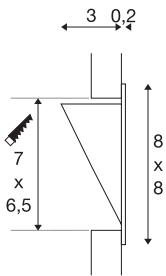

DOWNUNDER PUR 80

recessed fitting, LED, 3000K, square, white, L/W/H 8/3.2/8 cm, incl. leaf springs

Aluminium recessed wall light of our DOWNUNDER 80 series. The not visibly mounted LED emits the light indirectly onto the surface to be illuminated. This guarantees glare-free illumination of walkways and much more. The DOWNUNDER PUR 80 recessed fitting is available in white colour version. To operate the recessed fitting, a suitable LED driver is required providing 350mA. A mounting frame for installation in masonry can be ordered from the accessory. This luminaire contains built-in LED lamps.

Tekniske data

Item no.	151950
IP klasse	IP20
Montering	Recessed
Sekundær strøm / spænding	350 mA
IP Tæthedegrad	III
Watt	3.6 W
Lumen	180 lm
Farvetemperatur	3000 Kelvin
Farve	white
CRI	80
Bredde	8 cm
Højde	8 cm
Dybde	3.2 cm
Nettovægt	0.127 kg
Bruttovægt	0.171 kg
Indbygnings længde	7 cm
Indbygningsbredde	6.5 cm
Indbygningsdybde	3.5 cm
BIG WHITE side	242