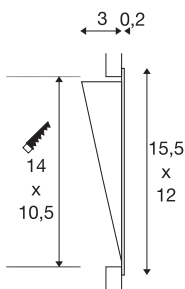

DOWNUNDER PUR 155

recessed fitting, LED, 3000K, square, white, L/W/H 12/3.2/15.5 cm, incl. leaf springs

Aluminium recessed wall light of our DOWNUNDER LED series. The not visibly mounted LED emits the light indirectly onto the surface to be illuminated. This guarantees glare-free illumination of walkways and much more. The DOWNUNDER PUR 120 recessed fitting is available in white colour version. To operate the recessed fitting, a suitable LED driver is required providing 480mA. A mounting frame for installation in masonry can be ordered from the accessory. This luminaire contains built-in LED lamps.

Tekniske data

Item no.	151952
IP klasse	IP20
Montering	Recessed
Sekundær strøm / spænding	500 mA
IP Tæthedegrad	III
Watt	5.2 W
Lumen	230 lm
Farvetemperatur	3000 Kelvin
Farve	white
CRI	80
Bredde	12 cm
Højde	15.5 cm
Dybde	3.2 cm
Nettovægt	0.244 kg
Bruttovægt	0.314 kg
Indbygnings længde	14 cm
Indbygningsbredde	10.5 cm
Indbygningsdybde	3.52 cm
BIG WHITE side	242