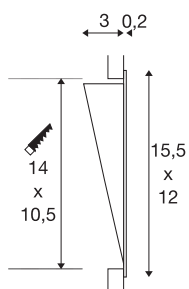

## DOWNUNDER PUR 155

recessed fitting, LED, 3000K, square, white, L/W/H 12/3.2/15.5 cm, incl. leaf springs

Aluminium recessed wall light of our DOWNUNDER LED series. The not visibly mounted LED emits the light indirectly onto the surface to be illuminated. This guarantees glare-free illumination of walkways and much more. The DOWNUNDER PUR 120 recessed fitting is available in white colour version. To operate the recessed fitting, a suitable LED driver is required providing 480mA. A mounting frame for installation in masonry can be ordered from the accessory. This luminaire contains built-in LED lamps.

## TECHNICAL DATA

Item no.	151952
IP Code	IP 20
Assembly	Recessed
Assembly details	Wall
Secondary power / voltage	500 mA
Safety class	III
Wattage	5.2 W
Lumen	230 lm
Colour temperature	3000 Kelvin
Color	white
CRI	80
LXXBXX data	L70B50
Service life	30000 h
Light distribution	symmetric
Light outlet	direct
Risk Group	2
Width	12 cm
Height	15.5 cm
Depth	3.2 cm
Net weight	0.242 kg
Gross weight	0.317 kg
Shape of cut-out	square

## Accessories

151962	FLUSH-MOUNTED FRAME , for DOWNUNDER PUR 155, L/H 18/20.5 cm
1007226	LED driver 21W 500mA
1007227	LED driver 20W 350mA- /500mA PHASE
1007229	LED driver 25W 150-700-mA DALI TOUCH

Installation length	14 cm
Installation width	10.5 cm
Installation depth	3.5 cm
BIG WHITE Page	242