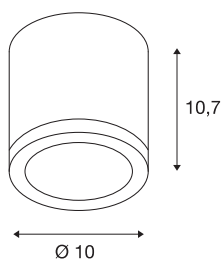

ENOLA_C

ceiling light, LED, 3000K, round, white, 35°

The puristic ceiling mounted light ENOLA_C consists of a cylindrical aluminium construction and is equipped with a high-performance COB LED with warm white light colour. By the incorporated LED driver, the electrical connection is made directly to 230V mains supply. As an accessory for the cylindrical spot, we also offer suitable decorative rings with a textured glass diffuser. This luminaire contains built-in LED lamps.

Tekniske data

Item no.	152101
IP klasse	IP20
Montering	Surface
Monterings detaljer	Ceiling
Primær spænding	220-240V ~50/60Hz
Sekundær strøm / spænding	500mA
IP Tæthedegrad	I
Watt	11 W
Lumen	1020 lm
Farvetemperatur	3000 Kelvin
Spredningsvinkel	35 °
Farve	white
CRI	80
LXXBXX-data	L70B50
Højde	10.7 cm
Diameter	10 cm
Nettovægt	0.531 kg
Bruttovægt	0.646 kg
BIG WHITE side	259