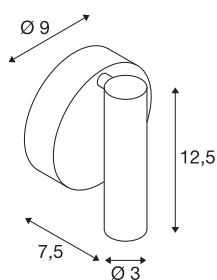

KARPO

wall and ceiling light, single-headed, LED, 3000K, round, white, 7.5W

KARPO series lights are available in white and black. It has a choice of one or two spots in a cylindrical shape which can be individually adjusted via a hinge. The swivel and tilting range allows you to optimally light up the room. The integrated premium LEDs provide high energy efficiency. The luminaire also has a high colour rendering index of 90. The luminaires can be directly connected to the 230V mains supply.

TECHNICAL DATA

Item no.	152331
Number of different light outlets	1
Rotating or tilting	rotary Bar and tiltable
IP Code	IP 20
Assembly	Surface
Assembly details	Ceiling,Wall
Primary nominal voltage	220-240V ~50/60Hz
Secondary power / voltage	500 mA
Safety class	I
Wattage	9.3 W
Maximum ambient temperature	30 °C
Level of inrush current	4.7 A
Duration of inrush current	30 µs
Stroboscopic effect (SVM)	0.01
Lumen	680 lm
Colour temperature	3000 Kelvin
Beam angle	40 °
Color	white
CRI	90
LXXBXX data	L70B50
Service life	30000 h
Width	9 cm

Light Source

916381	
--------	---

Height	12.5 cm
Depth	7.5 cm
Net weight	0.303 kg
Gross weight	0.379 kg
BIG WHITE Page	399