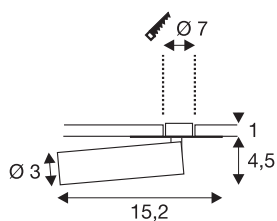

## KARPO

recessed fitting, single-headed, LED, 3000K, black, flat canopy, 7.5W

KARPO series lights are available in white and black. It has a spot in a cylindrical shape which can be individually aligned via the hinge on the flat canopy. The swivel and tilting range allows you to optimally light up the room. The integrated premium LEDs provide high energy efficiency. In addition, the luminaire has a high colour rendering index of over 90. To operate, the single-headed FRAME Spots needs a suitable constant current driver rated at 500mA.

## TECHNICAL DATA

Item no.	152380
Rotating or tilting	rotary Bar and tiltable
IP Code	IP 20
Assembly	Recessed
Assembly details	Ceiling,Wall
Secondary power / voltage	500 mA
Safety class	III
Wattage	7.5 W
Maximum ambient temperature	40 °C
Lumen	450 lm
Colour temperature	3000 Kelvin
Beam angle	40 °
Color	black
CRI	90
LXXBXX data	L70B50
Service life	30000 h
Light distribution	rotational symmetric
Light outlet	direct
Length	15.2 cm
Height	5.5 cm
Diameter	3 cm
Net weight	0.175 kg

## Light Source

916381		<b>Gross weight</b>	0.278 kg
		<b>Shape of cut-out</b>	round
		<b>Installation depth</b>	2 cm
		<b>Installation diameter</b>	7 cm
		<b>BIG WHITE Page</b>	232