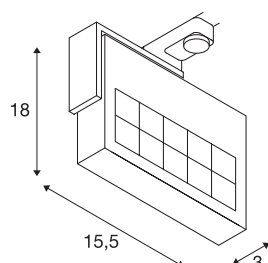

TECHNICAL DATA

Item no.	152544
IP Code	IP 20
Assembly	Surface
Assembly details	Ceiling,Track Ceiling,Track Wall,Wall
Dimmable	Yes
Dimming technology	Leading edge
Primary nominal voltage	220-240V ~50/60Hz
Secondary power / voltage	500 mA
Safety class	I
Wattage	18 W
Beam angle	30 °
Color	grey
CRI	90
LXXBXX data	L70B50
Service life	25000 h
Light distribution	symmetric
Light outlet	direct
Length	15.5 cm
Width	3.2 cm
Height	15.6 cm
Net weight	0.666 kg
Gross weight	0.812 kg