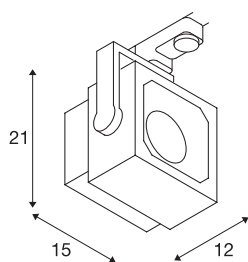

EURO CUBE

spot for 240V 3-phase track, LED, 3000K, silver-grey, 30°, incl. 3-phase adapter

Adjustable spot EURO CUBE with suitable adapter for the 240V 3-phase track system. Designed as an optically appealing yet discreet high output LED spot for retail stores and trade fairs, this luminaire, available in a number of housing and light colours, is equipped with a Premium COB LED module with exceptional colour rendering. The longevity of the module is ensured by a heat sink integrated into the existing design.

TECHNICAL DATA

Item no.	152744
Rotating or tilting	rotary Bar and tiltable
IP Code	IP 20
Assembly	Surface
Assembly details	Ceiling,Track Ceiling
Primary nominal voltage	220-240V ~50/60Hz
Safety class	I
Wattage	28.5 W
Beam angle	30 °
Color	grey
CRI	90
LXXBXX data	L70B50
Service life	25000 h
Light distribution	symmetric
Light outlet	direct
Length	15 cm
Height	21 cm
Net weight	1.281 kg
Gross weight	1.588 kg