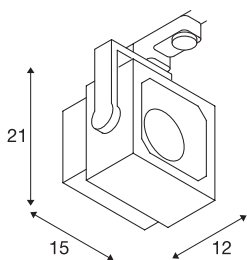

EURO CUBE

spot for 240V 3-phase track, LED, 3000K, black, 60°, incl. 3-phase adapter

Adjustable spot EURO CUBE with suitable adapter for the 240V 3-phase track system. Designed as an optically appealing yet discreet high output LED spot for retail stores and trade fairs, this luminaire, available in a number of housing and light colours, is equipped with a Premium COB LED module with exceptional colour rendering. The longevity of the module is ensured by a heat sink integrated into the existing design.

TECHNICAL DATA

Item no.	152750
Rotating or tilting	rotary Bar and tiltable
IP Code	IP 20
Assembly details	Track Ceiling
Primary nominal voltage	220-240V ~50/60Hz
Safety class	I
Wattage	26 W
Minimum ambient temperature	-20 °C
Maximum ambient temperature	35 °C
Stroboscopic effect (SVM)	0.02
Lumen	2470 lm
Colour temperature	3000 Kelvin
Beam angle	60 °
Color	black
CRI	90
LXXBXX data	L70B50
Service life	30000 h
Length	15 cm
Height	21 cm
Depth	12 cm
Net weight	1.301 kg
Gross weight	1.524 kg