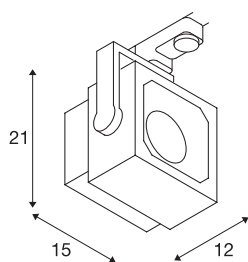

EURO CUBE

spot for 240V 3-phase track, LED, 4000K, black, 60°, incl. 3-phase adapter

Adjustable spot EURO CUBE with suitable adapter for the 240V 3-phase track system. Designed as an optically appealing yet discreet high output LED spot for retail stores and trade fairs, this luminaire, available in a number of housing and light colours, is equipped with a Premium COB LED module with exceptional colour rendering. The longevity of the module is ensured by a heat sink integrated into the existing design.

TECHNICAL DATA

Item no.	152780
Rotating or tilting	rotary Bar and tiltable
IP Code	IP 20
Assembly details	Track Ceiling
Primary nominal voltage	220-240V ~50/60Hz
Safety class	I
Wattage	26 W
Minimum ambient temperature	-20 °C
Maximum ambient temperature	35 °C
Stroboscopic effect (SVM)	0.02
Lumen	2740 lm
Colour temperature	4000 Kelvin
Beam angle	60 °
Color	black
CRI	90
LXXBXX data	L70B50
Service life	30000 h
Width	15 cm
Height	21 cm
Depth	12 cm
Net weight	1.268 kg
Gross weight	1.537 kg