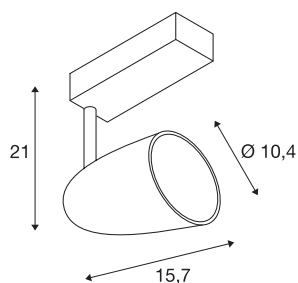

SPOT T

spot for 240V 3-phase track, LED, 3000K, black, 34W, incl. 3-phase adapter

The smooth SPOT T impresses with its simple optics as well as its feel. The luminaire has a 3-phase adapter and high-performance LED fitted.

TECHNICAL DATA

Item no.	153250
IP Code	IP 20
Assembly	Surface
Assembly details	Ceiling, Track Ceiling
Primary nominal voltage	220-240V ~50/60Hz
Safety class	I
Wattage	38 W
Lumen	2560 lm
Colour temperature	3000 Kelvin
Beam angle	24 °
Color	black
CRI	90
LXXBXX data	L70B50
Service life	30000 h
Light distribution	rotational symmetric
Light outlet	direct
Length	22 cm
Width	10.4 cm
Height	21.9 cm
Net weight	1.408 kg
Gross weight	1.715 kg