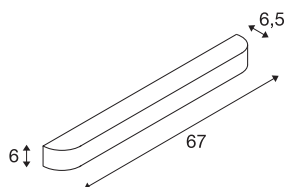

## ARLINA T5 24

wall light, T16, brushed aluminium, frosted glass, L/W/H 67/6.5/6 cm, max. 24W, incl. electronic ballast

The ARLINA T5 24 wall light is made of brushed aluminium and fitted with a frosted glass cover. Designed to use energy-saving T5 fluorescent tubes, the ARLINA T5 24 wall light is pre-fitted with a ballast and ready for direct connection to the 230V mains supply.

## TECHNICAL DATA

Item no.	155206
Socket	G5
Lamp	T16
Number of sockets	1
Lamps included	No
Assembly	Surface
Assembly details	Wall
Primary nominal voltage	220-240V ~50/60Hz
Safety class	I
Wattage	27 W
Color	aluminium
Light distribution	symmetric
Light outlet	direct - indirect
Length	67 cm
Width	6.5 cm
Height	6 cm
Net weight	2.198 kg
Gross weight	3.106 kg