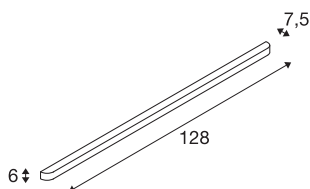

## ARLINA T5 28

wall light, T16, brushed aluminium, frosted glass, L/W/H 128/7.5/6 cm, max. 28W, incl. electronic ballast

The ARLINA T5 28 wall light is made of brushed aluminium and fitted with a frosted glass cover. Designed to use energy-saving T5 fluorescent tubes, the ARLINA T5 28 wall light is pre-fitted with a ballast and ready for direct connection to the 230V mains supply.

## TECHNICAL DATA

Item no.	155216
Socket	G5
Lamp	T16
Number of sockets	1
Lamps included	No
Assembly	Surface
Assembly details	Wall
Primary nominal voltage	220-240V ~50/60Hz
Safety class	I
Wattage	31.5 W
Color	aluminium
Light distribution	symmetric
Light outlet	direct - indirect
Length	128 cm
Width	7.5 cm
Height	6 cm
Net weight	3.877 kg
Gross weight	4.873 kg