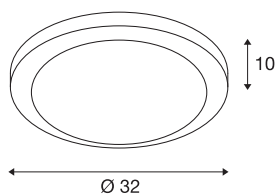

MELAN

ceiling light, A60, round, brushed aluminium, frosted glass, max. 60W

The MELAN ceiling light impresses with its clear design and elegant contrast of the materials used - chrome-plated aluminium and glass.

TECHNICAL DATA

Item no.	155236
Socket	E27
Number of sockets	1
IP Code	IP 20
Assembly	Surface
Assembly details	Ceiling,Wall
Primary nominal voltage	220-240V ~50/60Hz
Safety class	I
Wattage	60 W
Color	aluminium
Light distribution	rotational symmetric
Light outlet	direct
Height	10 cm
Diameter	32 cm
Net weight	1.291 kg
Gross weight	2.022 kg
BIG WHITE Page	427