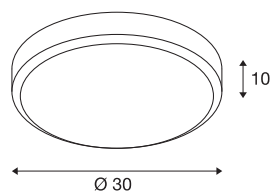

CORONA CL-1

ceiling light, A60, IP21, round, chrome, max. 60W

The CORONA CL-1 ceiling light impresses with its clear design and elegant contrast of the materials used - chrome-plated aluminium and glass. An E27 general lamp or energy-saving lamp gives the desired lighting effect and makes the luminaire ready for direct connection to the 230V mains supply. The deliberately selected generous distance between the lamp shade and the mounting surface creates a corona effect with indirect illumination properties.

TECHNICAL DATA

Item no.	155272
Number of sockets	1
IP Code	IP 21
Assembly	Surface
Assembly details	Ceiling
Primary nominal voltage	220-240V ~50/60Hz
Safety class	I
Wattage	60 W
Color	chrome
Light outlet	direct - indirect
Height	10 cm
Diameter	30 cm
Net weight	1.613 kg
Gross weight	2.207 kg