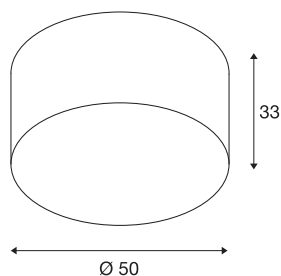

SOPRANA CL-1

ceiling light, A60, round, white shade Ø/H 50/26 cm, max. 3x60W

The generously designed lamp shade ensures a wide range of applications for the SOPRANA CL-1 ceiling light. The shade is made of textile and polystyrene and available in white or beige. It guarantees even lighting attributes with the standard E27 240V lamps used. The SOPRANA CL-1 ceiling light is ready for direct connection to the 230V mains supply.

TECHNICAL DATA

Item no.	155372
Number of sockets	3
IP Code	IP 20
Assembly	Surface
Assembly details	Ceiling
Primary nominal voltage	220-240V ~50/60Hz
Safety class	I
Wattage	60 W
Color	white
Diameter	50 cm
Net weight	1.698 kg
Gross weight	3.572 kg