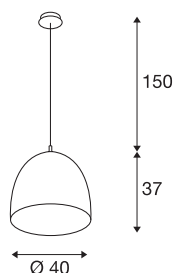

PARA CONE 40

pendant, TC-(D,H,T,Q)SE, round, high-gloss white, Ø 40 cm, max. 60W

With its conically shaped reflector, the PARA CONE 40 pendant light provides a particularly warm lighting effect. The white version can be individually combined with a wide range of colours and sizes of other PARA CONE lamps to create a cloud of light. The pendant light is quick and easy to install and flexibly adjustable in height. And last but not least, the housing made of aluminium and steel impresses with its robust quality. When will you test out the benefits of SLV's impressive indoor lights?

TECHNICAL DATA

Item no.	155471
Number of sockets	1
IP Code	IP 20
Assembly	Surface
Assembly details	Ceiling
Primary nominal voltage	220-240V ~50/60Hz
Safety class	I
Wattage	60 W
Color	white
Light distribution	rotational symmetric
Light outlet	direct
Height	37 cm
Diameter	40 cm
Pendant length	150 cm
Net weight	1.501 kg
Gross weight	2.975 kg