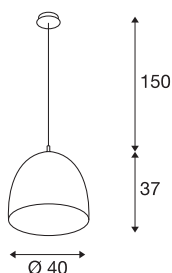

PARA CONE 40

pendant, A60, round, brushed aluminium, Ø 40 cm, max. 60W

With its conically shaped reflector, the PARA CONE 40 pendant light provides a particularly warm lighting effect. The aluminium version can be individually combined with a wide range of colours and sizes of other PARA CONE lamps to create a cloud of light. The pendant light is quick and easy to install and flexibly adjustable in height. The housing is made of robust aluminium and steel and impresses with its impeccable quality. When will you test out the benefits of SLV's impressive indoor lights?

TECHNICAL DATA

Item no.	155475
Number of sockets	1
IP Code	IP 20
Assembly	Surface
Assembly details	Ceiling
Primary nominal voltage	220-240V ~50/60Hz
Safety class	I
Wattage	60 W
Color	aluminium
Light distribution	rotational symmetric
Light outlet	direct
Height	37 cm
Diameter	40 cm
Pendant length	150 cm
Net weight	1.376 kg
Gross weight	2.808 kg

Recommended lamp

1005305	A60 E27 Mirrorhead , chrome LED light, 7.5W 2700K CRI90 180°
1005265	ST64 E27 , gold LED ligh- t, 7.5W 2500K CRI90 320°
1005303	A60 E27 , transparent LED light, 7.5W 2700K CRI90 320°
1005268	ST58 E27 , transparent LED light, 7.5W 2700K CRI90 320°