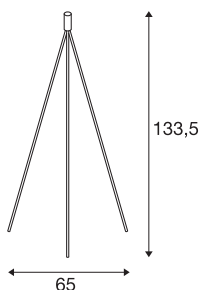

FENDA

floor stand, A60, black, without shade, max. 40W

The FENDA floor stand from our MIX & MATCH light system comes in chrome and black it can be individually combined with our FENDA lamp shades. With its in-built E27 socket, the luminaire is suitable for both LED and energy-saving lamps.

TECHNICAL DATA

Item no.	155490
Socket	E27
Number of sockets	1
IP Code	IP 20
Impact resistance class	IK 03
Impact resistance	0.35 Joule
Assembly	Mobile
Primary nominal voltage	220-240V ~50/60Hz
Safety class	II
Wattage	40 W
Maximum ambient temperature	40 °C
Color	black
Width	65 cm
Height	133.5 cm
Net weight	2.08 kg
Gross weight	2.395 kg
BIG WHITE Page	448