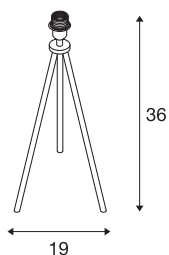

## FENDA

table lamp, lamp base, A60, black, without shade, max. 40W, incl. switch in the power cable

The FENDA table lamp base comes in black and is from the FENDA Mix & Match system allowing it to be easily combined with FENDA lamp shades to suit the ambience or with colour accents in the current trendy colours. With its in-built E27 socket, the luminaire is suitable for both LED and energy-saving lamps. The FENDA lamp base is supplied with a lead complete with mains plug and an integrated foot switch. The product is ready to be directly connected to the 230V supply.

## TECHNICAL DATA

Item no.	155540
Socket	E27
Number of sockets	1
IP Code	IP 20
Impact resistance class	IK 03
Impact resistance	0.35 Joule
Assembly	Mobile
Primary nominal voltage	220-240V ~50/60Hz
Safety class	II
Wattage	40 W
Maximum ambient temperature	40 °C
Color	black
Width	19 cm
Height	36 cm
Net weight	0.633 kg
Gross weight	0.823 kg
BIG WHITE Page	447