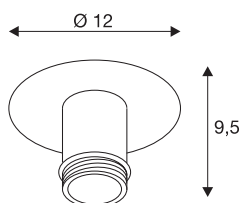

## FENDA

ceiling light, ceiling plate, A60, chrome, without shade, max. 60W

The FENDA Ceiling Rosette from our MIX & MATCH System enables individual combinations with our variously coloured FENDA Lamp Shades. With its built-in E27 holder, the luminaire is suitable for LEDs and energy saving lamps.

## TECHNICAL DATA

Item no.	155552
Number of sockets	1
IP Code	IP 20
Assembly	Surface
Assembly details	Ceiling
Safety class	I
Wattage	60 W
Color	chrome
Height	10 cm
Diameter	12 cm
Net weight	0.338 kg
Gross weight	0.45 kg