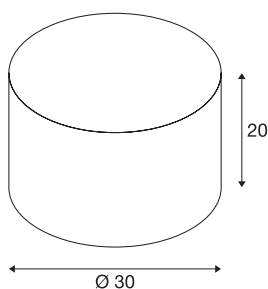

FENDA

lamp shade, round, white, Ø/H 30/20 cm

Elegant FENDA MIX & MATCH System Textile Shade with a diameter of 30 cm.

TECHNICAL DATA

Item no.	155582
Color	white
Height	20 cm
Diameter	30 cm
Net weight	0.363 kg
Gross weight	0.74 kg
BIG WHITE Page	267

Accessories

155570	FENDA , cover, white acrylic glass, Ø 29.8 cm
--------	--