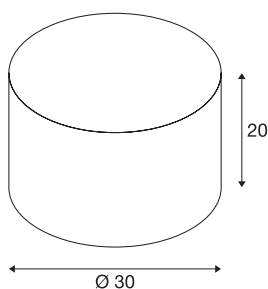

FENDA

lamp shade, round, pink, Ø/H 30/20 cm

Elegant FENDA MIX & MATCH System Textile Shade with a diameter of 30 cm.

TECHNICAL DATA

Item no.	155589
IP Code	IP 20
Color	pink
Light distribution	rotational symmetric
Light outlet	direct - indirect
Height	20 cm
Diameter	30 cm
Net weight	0.319 kg
Gross weight	0.955 kg

Accessories

155570	FENDA , cover, white acrylic glass, Ø 29.8 cm
--------	--