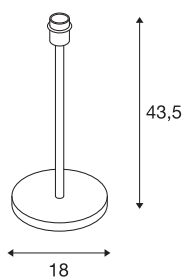

Lampe de table FENDA

pedestal lamp, A60, black, without shade, max. 60 W

The black lamp base of the FENDA table lamp system is easy to combine with the FENDA shades, either matching the interior design, or with accents of color in the trend colors. Thanks to the E27 socket, the lamp is suitable for LED and energy-saving bulbs. The FENDA lamp base is delivered with a cable, a contact plug and an integrated switch. The lamp can be connected directly to the 230 V network.

INFORMATIONS TECHNIQUES

N° art.	155780
Douille	E27
Nombre de douilles	1
Code IP	IP 20
Classe de résistance aux chocs	IK 03
Résistance au choc	0.35 Joule
Montage	Mobile
Tension nominale primaire	220-240V ~50/60Hz
Indice de protection	II
Wattage	60 W
Température ambiante max.	40 °C
Coloris	noir
Hauteur	43.5 cm
Diamètre	18 cm
Poids net	1.988 kg
Poids brut	2.636 kg
BIG WHITE, page	447