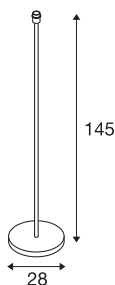

FENDA

floor stand, lamp base, TC-(D,H,T,Q)SE, black, without shade, max. 60W

We offer a new basic design for living room lights with the FENDA floor stand. The black base allows it to be combined with various shades from the FENDA series. Prepared to take LED or energy-saving lamps with an E27 socket, the FENDA is ready for direct connection to the 230V mains supply. In addition, a switch is included located in the connection lead.

TECHNICAL DATA

Item no.	155790
Socket	E27
Number of sockets	1
IP Code	IP 20
Impact resistance class	IK 03
Impact resistance	0.35 Joule
Assembly	Mobile
Primary nominal voltage	220-240V ~50/60Hz
Safety class	II
Wattage	60 W
Maximum ambient temperature	40 °C
Color	black
Height	145 cm
Diameter	28 cm
Net weight	5.994 kg
Gross weight	6.818 kg
BIG WHITE Page	447