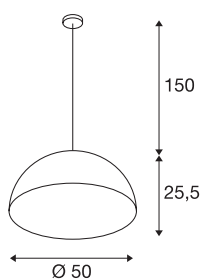

FORCHINI M PD-1

pendant, A60, round, black/gold, Ø 50cm, max. 40W

The FORCHINI M pendant PD-1 is the larger version of this series and is equipped with an aluminium-made lampshade which is connected to the chrome-plated ceiling plate using a fabric cable. Optionally available with black or white outer paint you can freely choose between the inner finishes in silver or gold colour finish. Alongside the optical aspects, the reflective inside surface also has an effect on the colour of light. The FORCHINI M PD-1 is delivered ready to connect to the 230V mains supply.

TECHNICAL DATA

Item no.	155930
Socket	E27
Number of sockets	1
IP Code	IP 20
Assembly	Surface
Assembly details	Ceiling
Primary nominal voltage	220-240V ~50/60Hz
Safety class	I
Wattage	40 W
Color	black
Light distribution	rotational symmetric
Light outlet	direct
Height	25.5 cm
Diameter	50 cm
Pendant length	150 cm
Net weight	3.105 kg
Gross weight	5.384 kg
BIG WHITE Page	313