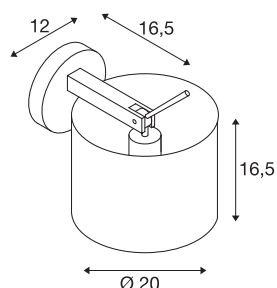

TENORA WL-1

wall light, A60, round, black shade, Ø/H 20/16.5, max. 60W

Equipped with a pivoting and turning arm, the TENORA WL-1 Wall Luminaire enables flexible lamp shade adjustment. With its built-in E27 holder the luminaire is suitable for LED and energy saving lamps and comes ready for direct connection to 230V electrical mains.

TECHNICAL DATA

Item no.	156020
Number of sockets	1
Tilt range	90 °
Horizontal rotation range	350 °
Rotating or tilting	rotary Bar and tiltable
IP Code	IP 20
Assembly	Surface
Assembly details	Wall
Primary nominal voltage	220-240V ~50/60Hz
Safety class	I
Wattage	60 W
Color	chrome
Height	16.5 cm
Depth	16.5 cm
Diameter	20 cm
Net weight	0.772 kg
Gross weight	1.223 kg