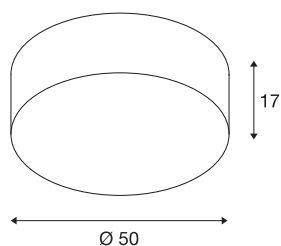

TENORA CL-1

ceiling light, TC-(D,H,T,Q)SE, round, white shade Ø/H 50/15 cm, max. 3x23W

The TENORA CL-1 ceiling light convinces with its extremely flat body, which is covered by an acrylic glass lamp shade. Available in black or white, the textile and polyester-based shade guarantees the even lighting attributes of the standard E27 high voltage lamp used. The TENORA CL-1 ceiling light comes ready for direct connection to 230V mains supply.

TECHNICAL DATA

Item no.	156051
Socket	E27
Number of sockets	3
IP Code	IP 20
Assembly	Surface
Assembly details	Ceiling
Primary nominal voltage	200-240V ~50/60Hz
Safety class	I
Wattage	23 W
Color	white
Light distribution	rotational symmetric
Light outlet	direct - indirect
Height	17 cm
Diameter	50 cm
Net weight	1.393 kg
Gross weight	3.154 kg
BIG WHITE Page	268