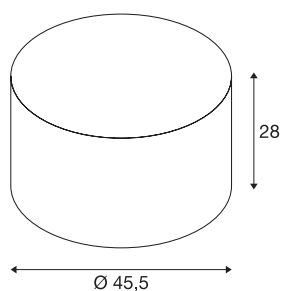

## FENDA

lamp shade, round, beige, Ø/H 45.5/28 cm

FENDA lamp shade with 455 mm diameter and 280 mm height in beige.

### TECHNICAL DATA

Item no.	156113
Color	beige
Height	28 cm
Diameter	45.5 cm
Net weight	0.641 kg
Gross weight	1.714 kg
BIG WHITE Page	267

## Accessories

156100	FENDA , cover, white acrylic glass, Ø 45.5 cm
--------	--