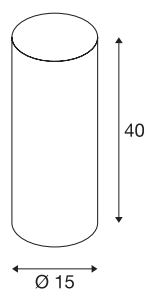

FENDA

lamp shade, round, beige, Ø/H 15/40 cm

FENDA lamp shade with 150 mm diameter and 400 mm height in beige.

TECHNICAL DATA

Item no.	156143
Color	beige
Height	40 cm
Diameter	15 cm
Net weight	0.236 kg
Gross weight	0.515 kg
BIG WHITE Page	296