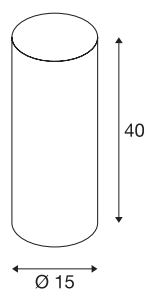

FENDA

lamp shade, round, green, Ø/H 15/40 cm

FENDA lamp shade with 150 mm diameter and 400 mm height in green.

TECHNICAL DATA

Item no.	156145
IP Code	IP 20
Color	green
Light outlet	direct - indirect
Height	40 cm
Diameter	15 cm
Net weight	0.179 kg
Gross weight	0.506 kg