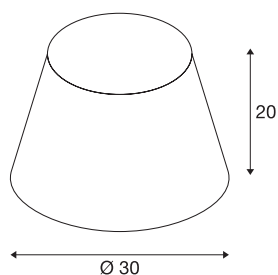

FENDA

lamp shade, conical, white, Ø/H 30/20 cm

Conical FENDA lamp shade with 300 mm diameter and 200 mm height, white.

TECHNICAL DATA

Item no.	156161
IP Code	IP 20
Assembly	Mobile
Color	white
Light outlet	direct - indirect
Height	20 cm
Diameter	30 cm
Net weight	0.246 kg
Gross weight	0.853 kg