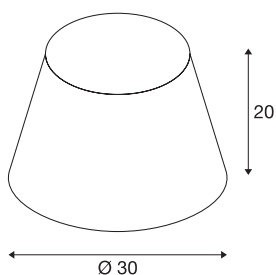

## FENDA

lamp shade, conical, beige, Ø/H 30/20 cm

Conical FENDA lamp shade with 300 mm diameter and 200 mm height, beige.

### TECHNICAL DATA

Item no.	156163
IP Code	IP 20
Assembly	Mobile
Color	beige
Light outlet	direct - indirect
Height	20 cm
Diameter	30 cm
Net weight	0.254 kg
Gross weight	0.877 kg