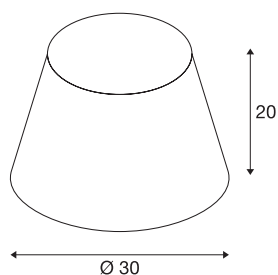

## FENDA

lamp shade, conical, wine-red, Ø/H 30/20 cm

Conical FENDA lamp shade with 300 mm diameter and 200 mm height, wine-red.

### TECHNICAL DATA

Item no.	156166
IP Code	IP 20
Assembly	Mobile
Color	red
Light outlet	direct - indirect
Height	20 cm
Diameter	30 cm
Net weight	0.253 kg
Gross weight	0.865 kg