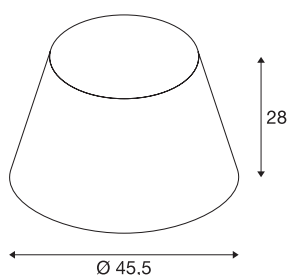

FENDA

lamp shade, conical, beige, Ø/H 45.5/28 cm

Conical FENDA lamp shade with 450 mm diameter and 280 mm height, beige.

TECHNICAL DATA

Item no.	156183
IP Code	IP 20
Assembly	Mobile
Color	beige
Light outlet	direct - indirect
Height	28 cm
Diameter	45.5 cm
Net weight	0.433 kg
Gross weight	1.873 kg