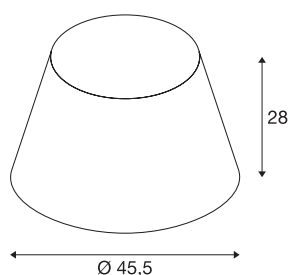

FENDA

lamp shade, conical, black / copper, Ø/H 45.5/28 cm

Conical FENDA lamp shade with 450 mm diameter and 280 mm height, black / copper.

TECHNICAL DATA

Item no.	156192
IP Code	IP 20
Assembly	Mobile
Color	black
Light outlet	direct - indirect
Height	28 cm
Diameter	45.5 cm
Net weight	0.507 kg
Gross weight	1.836 kg